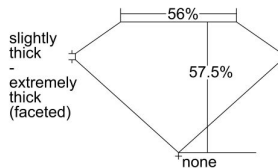

GIA®

FACSIMILE

GIA REPORT

7478802869

Verify this report at GIA.edu

GIA NATURAL DIAMOND DOSSIER®

October 16, 2023

GIA Report Number 7478802869

Shape and Cutting Style ..... Heart Brilliant

Measurements ..... 4.52 x 4.76 x 2.74 mm

GRADING RESULTS

Carat Weight ..... 0.35 carat

Color Grade ..... E

Clarity Grade ..... Internally Flawless

ADDITIONAL GRADING INFORMATION

Polish ..... Excellent

Symmetry ..... Very Good

Fluorescence ..... Faint

Clarity Characteristics... Surface Graining, Minor Details of Polish

Inscription(s): GIA 7478802869

PROPORTIONS

Profile not to actual proportions

GRADING SCALES

GIA COLOR SCALE		GIA CLARITY SCALE			
COLORLESS	D	VERY VERY SLIGHTLY INCLUDED	FLAWLESS		
	E		INTERNALLY FLAWLESS		
	F		VVS₁		
	NEAR COLORLESS	G	VERY SLIGHTLY INCLUDED	VVS₂	
		H		VS₁	
		FAINT	I	SLIGHTLY INCLUDED	VS₂
			J		SI₁
			K		SI₂
	LIGHT	L	INCLUDED	I₁	
		M		I₂	
N		I₃			
O					
P					
Q					
R					
S					
T					
U					
V					
W					
X					
Y					
Z