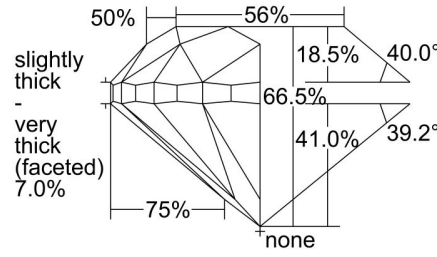

GIA NATURAL DIAMOND GRADING REPORT

October 23, 2023
 GIA Report Number 7478870706
 Shape and Cutting Style Round Brilliant
 Measurements 6.02 - 6.10 x 4.03 mm

GRADING RESULTS

Carat Weight 1.00 carat
 Color Grade J
 Clarity Grade VS1
 Cut Grade Good

ADDITIONAL GRADING INFORMATION

Polish Excellent
 Symmetry Very Good
 Fluorescence None
 Inscription(s): GIA 7478870706
 Comments: Additional clouds are not shown.

PROPORTIONS

Profile to actual proportions

CLARITY CHARACTERISTICS

KEY TO SYMBOLS*

-  Cavity
-  Cloud
-  Natural

* Red symbols denote internal characteristics (inclusions). Green or black symbols denote external characteristics (blemishes). Diagram is an approximate representation of the diamond, and symbols shown indicate type, position, and approximate size of clarity characteristics. All clarity characteristics may not be shown. Details of finish are not shown.