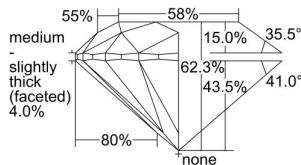

GIA®

FACSIMILE

GIA REPORT 7478925816

Verify this report at GIA.edu

GIA NATURAL DIAMOND DOSSIER®

October 31, 2023
GIA Report Number **7478925816**
Shape and Cutting Style ..... **Round Brilliant**
Measurements ..... **5.67 - 5.68 x 3.53 mm**

GRADING RESULTS

Carat Weight ..... **0.70 carat**
Color Grade ..... **I**
Clarity Grade **VS1**
Cut Grade ..... **Excellent**

ADDITIONAL GRADING INFORMATION

Polish ..... **Very Good**
Symmetry ..... **Excellent**
Fluorescence ..... **None**
Clarity Characteristics..... **Crystal, Needle, Cloud, Pinpoint**
Inscription(s): **GIA 7478925816**

PROPORTIONS

Profile to actual proportions

GRADING SCALES

GIA COLOR SCALE	GIA CLARITY SCALE	GIA CUT SCALE	
D	FLAWLESS	EXCELLENT	
E	INTERNALLY FLAWLESS		
F		VVS₁	VERY GOOD
G	VVS₂		
H	VS₁	GOOD	
I	VS₂		
J	SI₁	FAIR	
K	SI₂		
L	I₁	POOR	
M	I₂		
N	I₃		
O			
P			
Q			
R			
S			
T			
U			
V			
W			
X			
Y			
Z