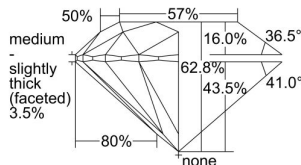

GIA®

FACSIMILE

GIA REPORT

7478946816

Verify this report at GIA.edu

GIA NATURAL DIAMOND DOSSIER®

November 01, 2023
GIA Report Number **7478946816**
Shape and Cutting Style ..... **Round Brilliant**
Measurements ..... **4.25 - 4.28 x 2.68 mm**

GRADING RESULTS

Carat Weight ..... **0.30 carat**
Color Grade ..... **G**
Clarity Grade **VS1**
Cut Grade ..... **Excellent**

ADDITIONAL GRADING INFORMATION

Polish ..... **Excellent**
Symmetry ..... **Excellent**
Fluorescence ..... **Faint**
Clarity Characteristics ..... **Cloud, Needle, Pinpoint**
Inscription(s): **GIA 7478946816**

PROPORTIONS

Profile to actual proportions

GRADING SCALES

GIA COLOR SCALE

COLORLESS	D
	E
	F
	G
	H
	I
	J
NEAR COLORLESS	K
	L
Faint	M
	N
	O
	P
	Q
	R
	S
	T
	U
	V
	W
	X
	Y
Light	Z

GIA CLARITY SCALE

FLAWLESS	VERY VERY SLIGHTLY INCLUDED	EXCELLENT	
			INTERNAL FLAWLESS
VVS₁	VERY SLIGHTLY INCLUDED	VERY GOOD	
			VVS₂
VS₁	SLIGHTLY INCLUDED	GOOD	
			VS₂
SI₁	INCLUDED	FAIR	
			SI₂
POOR			
	I₁		
	I₂		
I₃