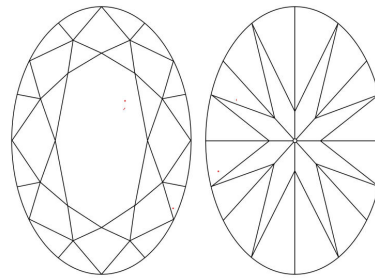

GIA NATURAL DIAMOND GRADING REPORT

November 04, 2023  
 GIA Report Number ..... 7481000503  
 Shape and Cutting Style ..... Oval Brilliant  
 Measurements ..... 8.83 x 6.53 x 4.05 mm

GRADING RESULTS

Carat Weight ..... 1.53 carat  
 Color Grade ..... E  
 Clarity Grade ..... VVS2

ADDITIONAL GRADING INFORMATION

Polish ..... Excellent  
 Symmetry ..... Excellent  
 Fluorescence ..... Faint  
 Inscription(s): GIA 7481000503  
**Comments:** Additional pinpoints are not shown.

PROPORTIONS

Profile not to actual proportions

CLARITY CHARACTERISTICS

KEY TO SYMBOLS\*

- Pinpoint
- ∖ Needle

GRADING SCALES

GIA COLOR SCALE		GIA CLARITY SCALE	
COLOURLESS	D	VERY VERY SLIGHTLY INCLUDED	FLAWLESS
	E		INTERNALLY FLAWLESS
	F		VVS <sub>1</sub>
NEAR COLOURLESS	G	VERY SLIGHTLY INCLUDED	VVS <sub>2</sub>
	H		VS <sub>1</sub>
	I		VS <sub>2</sub>
FANT	J	SLIGHTLY INCLUDED	SI <sub>1</sub>
	K		SI <sub>2</sub>
	L		I <sub>1</sub>
VERY LIGHT	M	INCLUDED	I <sub>2</sub>
	N		I <sub>3</sub>
	O		
LIGHT	P		
	Q		
	R		
	S		
	T		
	U		
	V		
	W		
	X		
	Y		
Z			