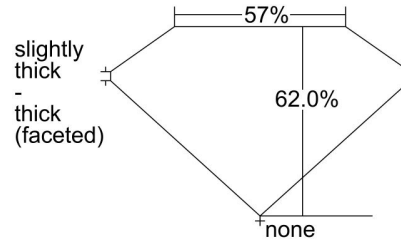

GIA NATURAL DIAMOND GRADING REPORT

November 04, 2023  
 GIA Report Number ..... 7481000503  
 Shape and Cutting Style ..... Oval Brilliant  
 Measurements ..... 8.83 x 6.53 x 4.05 mm

GRADING RESULTS

Carat Weight ..... 1.53 carat  
 Color Grade ..... E  
 Clarity Grade ..... VVS2

ADDITIONAL GRADING INFORMATION

Polish ..... Excellent  
 Symmetry ..... Excellent  
 Fluorescence ..... Faint  
 Inscription(s): GIA 7481000503  
**Comments:** Additional pinpoints are not shown.

PROPORTIONS

Profile not to actual proportions

CLARITY CHARACTERISTICS

KEY TO SYMBOLS\*

- Pinpoint
- ∖ Needle

GRADING SCALES

GIA COLOR SCALE		GIA CLARITY SCALE	
COLOURLESS	D	VERY VERY SLIGHTLY INCLUDED	FLAWLESS
	E		INTERNALLY FLAWLESS
	F		VVS <sub>1</sub>
NEAR COLOURLESS	G	VERY SLIGHTLY INCLUDED	VVS <sub>2</sub>
	H		VS <sub>1</sub>
	I		VS <sub>2</sub>
FANT	J	SLIGHTLY INCLUDED	SI <sub>1</sub>
	K		SI <sub>2</sub>
	L		I <sub>1</sub>
VERY LIGHT	M	INCLUDED	I <sub>2</sub>
	N		I <sub>3</sub>
	O		
LIGHT	P		
	Q		
	R		
	S		
	T		
	U		
	V		
	W		
	X		
	Y		
Z			