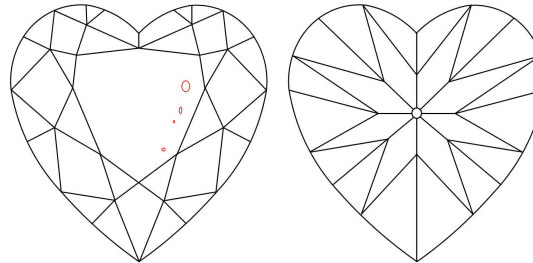

GIA NATURAL DIAMOND GRADING REPORT

November 29, 2023  
 GIA Report Number ..... 7481081231  
 Shape and Cutting Style ..... Heart Brilliant  
 Measurements ..... 6.36 x 7.49 x 4.56 mm

GRADING RESULTS

Carat Weight ..... 1.27 carat  
 Color Grade ..... H  
 Clarity Grade ..... SI1

PROPORTIONS

Profile not to actual proportions

CLARITY CHARACTERISTICS

KEY TO SYMBOLS\*

- Crystal

\* Red symbols denote internal characteristics (inclusions). Green or black symbols denote external characteristics (blemishes). Diagram is an approximate representation of the diamond, and symbols shown indicate type, position, and approximate size of clarity characteristics. All clarity characteristics may not be shown. Details of finish are not shown.