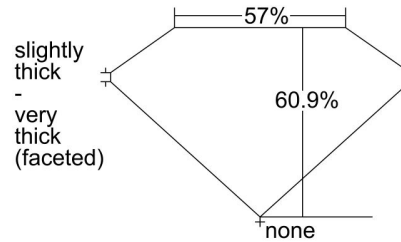

GIA NATURAL DIAMOND GRADING REPORT

November 29, 2023  
 GIA Report Number ..... 7481081231  
 Shape and Cutting Style ..... Heart Brilliant  
 Measurements ..... 6.36 x 7.49 x 4.56 mm

GRADING RESULTS

Carat Weight ..... 1.27 carat  
 Color Grade ..... H  
 Clarity Grade ..... SI1

PROPORTIONS

Profile not to actual proportions

CLARITY CHARACTERISTICS

KEY TO SYMBOLS\*

- Crystal

\* Red symbols denote internal characteristics (inclusions). Green or black symbols denote external characteristics (blemishes). Diagram is an approximate representation of the diamond, and symbols shown indicate type, position, and approximate size of clarity characteristics. All clarity characteristics may not be shown. Details of finish are not shown.