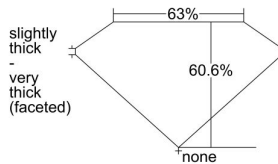

GIA®

FACSIMILE

GIA REPORT 7481191338

Verify this report at GIA.edu

GIA NATURAL DIAMOND DOSSIER®

December 18, 2023
GIA Report Number 7481191338
Shape and Cutting Style ..... Heart Brilliant
Measurements ..... 4.81 x 5.40 x 3.27 mm

GRADING RESULTS

Carat Weight ..... 0.51 carat
Color Grade ..... G
Clarity Grade VVS2

ADDITIONAL GRADING INFORMATION

Polish ..... Excellent
Symmetry ..... Excellent
Fluorescence ..... None
Clarity Characteristics ..... Cloud
Inscription(s): GIA 7481191338

PROPORTIONS

Profile not to actual proportions

GRADING SCALES

GIA COLOR SCALE		GIA CLARITY SCALE	
COLORLESS	D	VERY VERY SLIGHTLY INCLUDED	FLAWLESS
	E		INTERNALLY FLAWLESS
	F		VVS₁
	G		VVS₂
	H		VS₁
	I		VS₂
	J		SI₁
	K		SI₂
	L		I₁
	M		I₂
NEAR COLORLESS	N	SLIGHTLY INCLUDED	I₃
	O		
	P		
	Q		
FAINT	R		
	S		
	T		
	U		
VERY LIGHT	V		
	W		
	X		
	Y		
LIGHT	Z