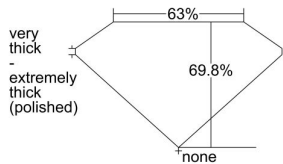

GIA®

FACSIMILE

GIA REPORT 7481242606

Verify this report at gia.edu

GIA NATURAL DIAMOND DOSSIER®

December 28, 2023
GIA Report Number **7481242606**
Shape and Cutting Style ..... **Cut-Cornered Rectangular Modified Brilliant**
Measurements ..... **5.64 x 4.39 x 3.06 mm**

GRADING RESULTS

Carat Weight ..... **0.70 carat**
Color Grade ..... **J**
Clarity Grade **VS1**

ADDITIONAL GRADING INFORMATION

Polish ..... **Excellent**
Symmetry ..... **Very Good**
Fluorescence ..... **Faint**
Clarity Characteristics ..... **Feather, Pinpoint**
Inscription(s): **GIA 7481242606**

PROPORTIONS

Profile not to actual proportions

GRADING SCALES

GIA COLOR SCALE		GIA CLARITY SCALE			
COLORLESS	D	VERY VERY SLIGHTLY INCLUDED	FLAWLESS		
	E		INTERNALLY FLAWLESS		
	F	VERY SLIGHTLY INCLUDED	VVS₁		
	G		VVS₂		
	H		VS₁		
	NEAR COLORLESS	I	SLIGHTLY INCLUDED	VS₂	
		J		SI₁	
		FAINT	K	INCLUDED	SI₂
			L		I₁
			M		I₂
VERT LIGHT	N		INCLUDED	I₃	
	O				
	P				
	Q				
	LIGHT	R			
		S			
T					
U					
	V				
	W				
	X				
	Y				
	Z