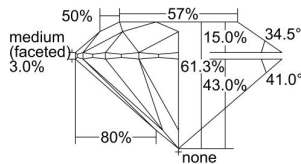

GIA®

FACSIMILE

GIA REPORT 7481245638

Verify this report at GIA.edu

GIA NATURAL DIAMOND DOSSIER®

January 15, 2024
GIA Report Number **7481245638**
Shape and Cutting Style ..... **Round Brilliant**
Measurements ..... **4.56 - 4.59 x 2.80 mm**

GRADING RESULTS

Carat Weight ..... **0.35 carat**
Color Grade ..... **D**
Clarity Grade ..... **Flawless**
Cut Grade ..... **Excellent**

ADDITIONAL GRADING INFORMATION

Polish ..... **Excellent**
Symmetry ..... **Excellent**
Fluorescence ..... **None**
Clarity Characteristics ..... **None**
Inscription(s): **GIA 7481245638**

PROPORTIONS

Profile to actual proportions

GRADING SCALES

GIA COLOR SCALE	GIA CLARITY SCALE	GIA CUT SCALE	
D	FLAWLESS	EXCELLENT	
E	INTERNALLY FLAWLESS		
F		VVS₁	VERY GOOD
G	VVS₂		
H	VS₁	GOOD	
I	VS₂		
J	SI₁	FAIR	
K	SI₂		
L	I₁	POOR	
M			
N			
O	I₂		
P			
Q			
R	I₃		
S			
T			
U			
V			
W			
X			
Y			
Z