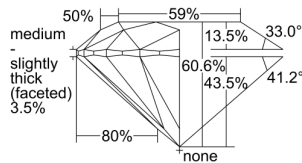

GIA®

FACSIMILE

GIA REPORT 7481279308

Verify this report at GIA.edu

GIA NATURAL DIAMOND DOSSIER®

January 02, 2024
GIA Report Number **7481279308**
Shape and Cutting Style ..... **Round Brilliant**
Measurements ..... **3.70 - 3.72 x 2.25 mm**

GRADING RESULTS

Carat Weight ..... **0.19 carat**
Color Grade ..... **D**
Clarity Grade **VS1**
Cut Grade ..... **Excellent**

ADDITIONAL GRADING INFORMATION

Polish ..... **Excellent**
Symmetry ..... **Excellent**
Fluorescence ..... **None**
Clarity Characteristics..... **Crystal, Pinpoint**
Inscription(s): **GIA 7481279308**

PROPORTIONS

Profile to actual proportions

GRADING SCALES

GIA COLOR SCALE	GIA CLARITY SCALE	GIA CUT SCALE	
D	FLAWLESS	EXCELLENT	
E	INTERNALLY FLAWLESS		
F		VVS₁	VERY GOOD
G	VVS₂		
H	VS₁	GOOD	
I	VS₂		
J	SI₁	FAIR	
K	SI₂		
L	I₁	POOR	
M	I₂		
N	I₃		
O			
P			
Q			
R			
S			
T			
U			
V			
W			
X			
Y			
Z