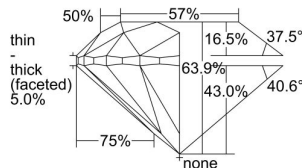

GIA®

FACSIMILE

GIA REPORT

7481291151

Verify this report at GIA.edu

GIA NATURAL DIAMOND DOSSIER®

January 10, 2024
GIA Report Number **7481291151**
Shape and Cutting Style ..... **Round Brilliant**
Measurements ..... **4.98 - 5.03 x 3.20 mm**

GRADING RESULTS

Carat Weight ..... **0.50 carat**
Color Grade ..... **F**
Clarity Grade **S11**
Cut Grade ..... **Very Good**

ADDITIONAL GRADING INFORMATION

Polish ..... **Excellent**
Symmetry ..... **Very Good**
Fluorescence ..... **Medium Blue**
Clarity Characteristics..... **Feather, Crystal, Cavity**
Inscription(s): **GIA 7481291151**

PROPORTIONS

Profile to actual proportions

GRADING SCALES

GIA COLOR SCALE

COLORLESS	D
	E
	F
	G
	H
	I
	J
NEAR COLORLESS	K
	L
	M
	N
	O
	P
	R
	S
	T
	U
	V
	W
	X
	Y
LIGHT	Z

GIA CLARITY SCALE

VERY VERY SLIGHTLY INCLUDED	FLAWLESS
	INTERNALLY FLAWLESS
VERY SLIGHTLY INCLUDED	VVS₁
	VVS₂
SLIGHTLY INCLUDED	VS₁
	VS₂
INCLUDED	I₁
	I₂
	I₃

GIA CUT SCALE

EXCELLENT
VERY GOOD
GOOD
FAIR
POOR