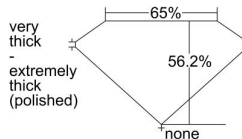

GIA®

FACSIMILE

GIA REPORT

7481348006

Verify this report at GIA.edu

GIA NATURAL DIAMOND DOSSIER®

January 16, 2024

GIA Report Number **7481348006**

Shape and Cutting Style ..... **Modified Flame Step Cut**

Measurements ..... **5.85 x 3.27 x 1.84 mm**

GRADING RESULTS

Carat Weight ..... **0.34 carat**

Color Grade ..... **E**

Clarity Grade **VS1**

ADDITIONAL GRADING INFORMATION

Polish ..... **Excellent**

Symmetry ..... **Very Good**

Fluorescence ..... **None**

Clarity Characteristics..... **Feather, Pinpoint**

Inscription(s): GIA 7481348006

PROPORTIONS

Profile not to actual proportions

GRADING SCALES

GIA COLOR SCALE		GIA CLARITY SCALE			
COLORLESS	D	VERY VERY SLIGHTLY INCLUDED	FLAWLESS		
	E		INTERNALLY FLAWLESS		
	F		VVS₁		
	G		VVS₂		
	NEAR COLORLESS	H	VERY SLIGHTLY INCLUDED	VS₁	
		I		VS₂	
		FAINT	J	SLIGHTLY INCLUDED	SI₁
			K		SI₂
	L		I₁		
	LIGHT		M	INCLUDED	I₂
N			I₃		
O					
P					
	Q				
	R				
	S				
	T				
	U				
	V				
	W				
	X				
	Y				
	Z