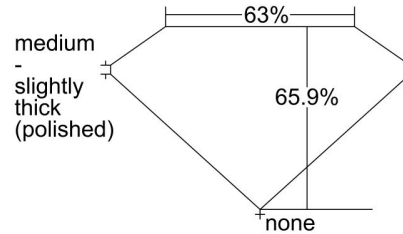

GIA NATURAL DIAMOND GRADING REPORT

January 19, 2024
 GIA Report Number 7481389891
 Shape and Cutting Style Emerald Cut
 Measurements 7.11 x 4.71 x 3.10 mm

GRADING RESULTS

Carat Weight 1.03 carat
 Color Grade G
 Clarity Grade VVS1

Profile not to actual proportions

CLARITY CHARACTERISTICS

KEY TO SYMBOLS*

- Pinpoint
- ~ Feather

* Red symbols denote internal characteristics (inclusions). Green or black symbols denote external characteristics (blemishes). Diagram is an approximate representation of the diamond, and symbols shown indicate type, position, and approximate size of clarity characteristics. All clarity characteristics may not be shown. Details of finish are not shown.