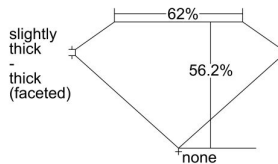

GIA®

FACSIMILE

GIA REPORT 7481408028

Verify this report at GIA.edu

GIA NATURAL DIAMOND DOSSIER®

January 23, 2024
GIA Report Number **7481408028**
Shape and Cutting Style ..... **Heart Brilliant**
Measurements ..... **5.58 x 6.23 x 3.50 mm**

GRADING RESULTS

Carat Weight ..... **0.72 carat**
Color Grade ..... **L**
Clarity Grade **VVS2**

ADDITIONAL GRADING INFORMATION

Polish ..... **Excellent**
Symmetry ..... **Excellent**
Fluorescence ..... **Faint**
Clarity Characteristics ..... **Crystal**
Inscription(s): **GIA 7481408028**

PROPORTIONS

Profile not to actual proportions

GRADING SCALES

GIA COLOR SCALE		GIA CLARITY SCALE			
COLORLESS	D	VERY VERY SLIGHTLY INCLUDED	FLAWLESS		
	E		INTERNALLY FLAWLESS		
	F	VERY SLIGHTLY INCLUDED	VVS₁		
	G		VVS₂		
	H		VS₁		
	NEAR COLORLESS	I	SLIGHTLY INCLUDED	VS₂	
		J		SI₁	
		FAINT	K	INCLUDED	SI₂
			L		I₁
			M		I₂
VERT LIGHT	N	LIGHT	I₃		
	O				
	P				
	Q				
	R