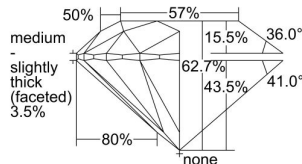

GIA®

FACSIMILE

GIA REPORT

7481434588

Verify this report at GIA.edu

GIA NATURAL DIAMOND DOSSIER®

January 29, 2024

GIA Report Number **7481434588**

Shape and Cutting Style ..... **Round Brilliant**

Measurements ..... **6.00 - 6.05 x 3.77 mm**

GRADING RESULTS

Carat Weight ..... **0.85 carat**

Color Grade ..... **K**

Clarity Grade **VS2**

Cut Grade ..... **Excellent**

ADDITIONAL GRADING INFORMATION

Polish ..... **Excellent**

Symmetry ..... **Excellent**

Fluorescence ..... **Faint**

Clarity Characteristics..... **Crystal, Cloud**

Inscription(s): **GIA 7481434588**

PROPORTIONS

Profile to actual proportions

GRADING SCALES

GIA
COLOR
SCALE

COLORLESS	D
	E
	F
	G
	H
	I
	J
NEAR COLORLESS	K
	L
	M
Faint	N
	O
	P
	Q
	R
	S
	T
	U
	V
	W
	X
	Y
Light	Z

GIA
CLARITY
SCALE

FLAWLESS	VERY VERY SLIGHTLY INCLUDED	VVS₁	
			VVS₂
INTERNALLY FLAWLESS	VERY SLIGHTLY INCLUDED	VS₁	
		VS₂	
SLIGHTLY INCLUDED	SLIGHTLY INCLUDED	SI₁	
		SI₂	
INCLUDED	INCLUDED	I₁	
		I₂	
		I₃	

GIA
CUT
SCALE

EXCELLENT	VERY GOOD	GOOD	FAIR	POOR