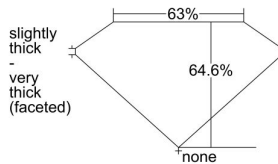

GIA®

FACSIMILE

GIA REPORT 7481498346

Verify this report at GIA.edu

GIA NATURAL DIAMOND DOSSIER®

February 07, 2024
GIA Report Number **7481498346**
Shape and Cutting Style ..... **Pear Brilliant**
Measurements ..... **8.06 x 5.35 x 3.45 mm**

GRADING RESULTS

Carat Weight ..... **0.90 carat**
Color Grade ..... **F**
Clarity Grade **VS1**

ADDITIONAL GRADING INFORMATION

Polish ..... **Excellent**
Symmetry ..... **Very Good**
Fluorescence ..... **None**
Clarity Characteristics ..... **Cloud, Feather, Pinpoint**
Inscription(s): **GIA 7481498346**

PROPORTIONS

Profile not to actual proportions

GRADING SCALES

GIA COLOR SCALE		GIA CLARITY SCALE			
COLORLESS	D	VERY VERY SLIGHTLY INCLUDED	FLAWLESS		
	E		INTERNALLY FLAWLESS		
	F		VS₁		
	NEAR COLORLESS	G	VERY SLIGHTLY INCLUDED	VS₂	
		H		VS₁	
		FAINT	I	SLIGHTLY INCLUDED	VS₂
			J		SI₁
	K		SI₂		
	LIGHT		L	INCLUDED	I₁
		M	I₂		
N		I₃			
O					
P					
Q					
R					
S					
T					
U					
V					
W					
X					
Y					
Z