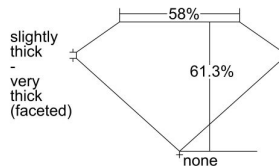

GIA®

FACSIMILE

GIA REPORT

7481499238

Verify this report at GIA.edu

GIA NATURAL DIAMOND DOSSIER®

February 07, 2024

GIA Report Number **7481499238**

Shape and Cutting Style ..... **Heart Brilliant**

Measurements ..... **5.04 x 5.79 x 3.55 mm**

GRADING RESULTS

Carat Weight ..... **0.61 carat**

Color Grade ..... **H**

Clarity Grade **VVS2**

ADDITIONAL GRADING INFORMATION

Polish ..... **Excellent**

Symmetry ..... **Very Good**

Fluorescence ..... **None**

Clarity Characteristics ..... **Feather**

Inscription(s): GIA 7481499238

PROPORTIONS

Profile not to actual proportions

GRADING SCALES

GIA COLOR SCALE		GIA CLARITY SCALE		
COLORLESS	D	VERY VERY SLIGHTLY INCLUDED	FLAWLESS	
	E		INTERNALLY FLAWLESS	
	F		VVS₁	
	G		VVS₂	
	NEAR COLORLESS	H	VERY SLIGHTLY INCLUDED	VS₁
		I		VS₂
		J	SLIGHTLY INCLUDED	SI₁
		K		SI₂
	FAINT	L	INCLUDED	I₁
		M		I₂
N		I₃		
O				
VERT LIGHT		P		
		Q		
		R		
		S		
LIGHT	T			
	U			
	V			
	W			
	X			
	Y			
	Z