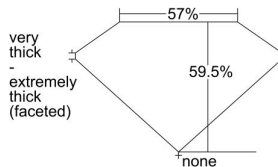

GIA®

FACSIMILE

GIA REPORT

7481553343

Verify this report at GIA.edu

GIA NATURAL DIAMOND DOSSIER®

February 12, 2024

GIA Report Number 7481553343

Shape and Cutting Style ..... Heart Brilliant

Measurements ..... 4.93 x 5.31 x 3.16 mm

GRADING RESULTS

Carat Weight ..... 0.50 carat

Color Grade I

Clarity Grade VVS2

ADDITIONAL GRADING INFORMATION

Polish ..... Excellent

Symmetry ..... Very Good

Fluorescence ..... None

Clarity Characteristics ..... Pinpoint

Inscription(s): GIA 7481553343

PROPORTIONS

Profile not to actual proportions

GRADING SCALES

GIA COLOR SCALE		GIA CLARITY SCALE			
COLORLESS	D	VERY VERY SLIGHTLY INCLUDED	FLAWLESS		
	E		INTERNALLY FLAWLESS		
	F	VERY SLIGHTLY INCLUDED	VVS₁		
	G		VVS₂		
	H		VS₁		
	NEAR COLORLESS	I	SLIGHTLY INCLUDED	VS₂	
		J		SI₁	
		FAINT	K	INCLUDED	SI₂
			L		I₁
			M		I₂
VERT LIGHT	N	INCLUDED	I₃		
	O				
	P				
	Q				
	R				
LIGHT	S				
	T				
	U				
	V				
	W				
	X				
	Y				
	Z