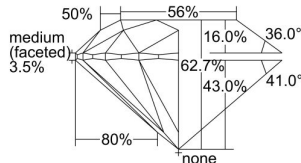

GIA®

FACSIMILE

GIA REPORT 7481578210

Verify this report at GIA.edu

GIA NATURAL DIAMOND DOSSIER®

February 15, 2024
GIA Report Number **7481578210**
Shape and Cutting Style ..... **Round Brilliant**
Measurements ..... **4.32 - 4.34 x 2.72 mm**

GRADING RESULTS

Carat Weight ..... **0.31 carat**
Color Grade ..... **F**
Clarity Grade ..... **Internally Flawless**
Cut Grade ..... **Excellent**

ADDITIONAL GRADING INFORMATION

Polish ..... **Excellent**
Symmetry ..... **Excellent**
Fluorescence ..... **None**
Clarity Characteristics..... **Minor Details of Polish**
Inscription(s): **GIA 7481578210**

PROPORTIONS

Profile to actual proportions

GRADING SCALES

GIA COLOR SCALE

COLOURESS	D
	E
	F
	G
	H
	I
	J
NEAR COLOURESS	K
	L
FAIN	M
	N
	O
	P
	Q
	R
	S
	T
	U
	V
	W
	X
	Y
LIGHT	Z

GIA CLARITY SCALE

VERY VERY SLIGHTLY INCLUDED	FLAWLESS
	INTERNALLY FLAWLESS
VERY SLIGHTLY INCLUDED	VVS₁
	VVS₂
SLIGHTLY INCLUDED	VS₁
	VS₂
INCLUDED	SI₁
	SI₂
	I₁
	I₂
	I₃

GIA CUT SCALE

EXCELLENT
VERY GOOD
GOOD
FAIR
POOR