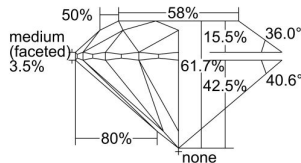

GIA®

FACSIMILE

GIA REPORT 7481592670

Verify this report at GIA.edu

GIA NATURAL DIAMOND DOSSIER®

February 16, 2024
GIA Report Number **7481592670**
Shape and Cutting Style ..... **Round Brilliant**
Measurements ..... **4.60 - 4.64 x 2.85 mm**

GRADING RESULTS

Carat Weight ..... **0.37 carat**
Color Grade ..... **I**
Clarity Grade **VS2**
Cut Grade ..... **Excellent**

ADDITIONAL GRADING INFORMATION

Polish ..... **Excellent**
Symmetry ..... **Excellent**
Fluorescence ..... **None**
Clarity Characteristics ..... **Crystal**
Inscription(s): **GIA 7481592670**

PROPORTIONS

Profile to actual proportions

GRADING SCALES

GIA COLOR SCALE	GIA CLARITY SCALE	GIA CUT SCALE	
D	FLAWLESS	EXCELLENT	
E	INTERNALLY FLAWLESS		
F		VVS₁	VERY GOOD
G	VVS₂		
H	VS₁	GOOD	
I	VS₂		
J	SI₁	FAIR	
K	SI₂		
L	I₁	POOR	
M	I₂		
N	I₃		
O			
P			
Q			
R			
S			
T			
U			
V			
W			
X			
Y			
Z