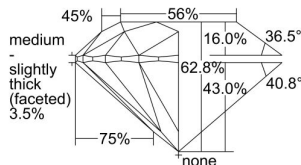

GIA®

FACSIMILE

GIA REPORT 7481614361

Verify this report at GIA.edu

GIA NATURAL DIAMOND DOSSIER®

February 23, 2024
GIA Report Number 7481614361
Shape and Cutting Style ..... Round Brilliant
Measurements ..... 4.47 - 4.51 x 2.82 mm

GRADING RESULTS

Carat Weight ..... 0.35 carat
Color Grade ..... F
Clarity Grade S11
Cut Grade ..... Excellent

ADDITIONAL GRADING INFORMATION

Polish ..... Excellent
Symmetry ..... Excellent
Fluorescence ..... None
Clarity Characteristics ..... Crystal
Inscription(s): GIA 7481614361

PROPORTIONS

Profile to actual proportions

GRADING SCALES

GIA COLOR SCALE

COLORED	D
	E
	F
	G
	H
	I
	J
NEAR COLORLESS	K
	L
Faint	M
	N
	O
	P
	Q
	R
	S
	T
	U
	V
	W
	X
	Y
Light	Z

GIA CLARITY SCALE

VERY VERY SLIGHTLY INCLUDED	FLAWLESS
	INTERNALLY FLAWLESS
VERY SLIGHTLY INCLUDED	VVS₁
	VVS₂
SLIGHTLY INCLUDED	VS₁
	VS₂
INCLUDED	SI₁
	SI₂
	I₁
	I₂
	I₃

GIA CUT SCALE

EXCELLENT
VERY GOOD
GOOD
FAIR
POOR