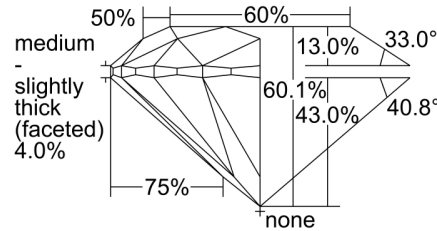

GIA NATURAL DIAMOND GRADING REPORT

February 20, 2024

GIA Report Number 7481618011

Shape and Cutting Style Round Brilliant

Measurements 7.29 - 7.33 x 4.39 mm

GRADING RESULTS

Carat Weight 1.45 carat

Color Grade L

Clarity Grade SI2

Cut Grade Excellent

ADDITIONAL GRADING INFORMATION

Polish Excellent

Symmetry Excellent

Fluorescence None

Inscription(s): GIA 7481618011

Comments: Additional twinning wisps, additional clouds, pinpoints and surface graining are not shown.

PROPORTIONS

Profile to actual proportions

CLARITY CHARACTERISTICS

KEY TO SYMBOLS*

- Crystal
- \\ Needle
- ↗ Twinning Wisp
- Knot
- ~ Feather
- ⊙ Cloud

* Red symbols denote internal characteristics (inclusions). Green or black symbols denote external characteristics (blemishes). Diagram is an approximate representation of the diamond, and symbols shown indicate type, position, and approximate size of clarity characteristics. All clarity characteristics may not be shown. Details of finish are not shown.