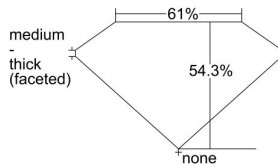

GIA®

FACSIMILE

GIA REPORT

7481656034

Verify this report at GIA.edu

GIA NATURAL DIAMOND DOSSIER®

February 23, 2024

GIA Report Number **7481656034**

Shape and Cutting Style ..... **Heart Brilliant**

Measurements ..... **4.12 x 4.87 x 2.64 mm**

GRADING RESULTS

Carat Weight ..... **0.30 carat**

Color Grade ..... **G**

Clarity Grade **VS2**

ADDITIONAL GRADING INFORMATION

Polish ..... **Excellent**

Symmetry ..... **Very Good**

Fluorescence ..... **None**

Clarity Characteristics ..... **Feather**

Inscription(s): GIA 7481656034

PROPORTIONS

Profile not to actual proportions

GRADING SCALES

GIA COLOR SCALE		GIA CLARITY SCALE			
COLORLESS	D	VERY VERY SLIGHTLY INCLUDED	FLAWLESS		
	E		INTERNALLY FLAWLESS		
	F	VERY SLIGHTLY INCLUDED	VVS₁		
	G		VVS₂		
	H		VS₁		
	NEAR COLORLESS	I	SLIGHTLY INCLUDED	VS₂	
		J		SI₁	
		FAINT	K	INCLUDED	SI₂
			L		I₁
			M		I₂
VERT LIGHT	N	LIGHT	I₃		
	O				
	P				
	Q				
	R				
	S