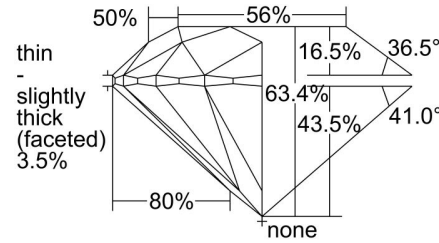

GIA NATURAL DIAMOND GRADING REPORT

March 15, 2024

GIA Report Number 7481684317

Shape and Cutting Style Round Brilliant

Measurements 6.91 - 6.95 x 4.39 mm

GRADING RESULTS

Carat Weight 1.30 carat

Color Grade L

Clarity Grade S11

Cut Grade Excellent

ADDITIONAL GRADING INFORMATION

Polish Excellent

Symmetry Excellent

Fluorescence None

Inscription(s): GIA 7481684317

Comments: Additional twinning wisps, pinpoints and surface graining are not shown.

PROPORTIONS

Profile to actual proportions

CLARITY CHARACTERISTICS

KEY TO SYMBOLS*

- Crystal
- ↗ Twinning Wisp
- ~ Feather
- ∖ Needle

* Red symbols denote internal characteristics (inclusions). Green or black symbols denote external characteristics (blemishes). Diagram is an approximate representation of the diamond, and symbols shown indicate type, position, and approximate size of clarity characteristics. All clarity characteristics may not be shown. Details of finish are not shown.