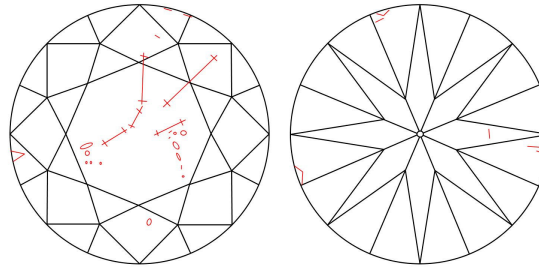

GIA NATURAL DIAMOND GRADING REPORT

March 15, 2024

GIA Report Number 7481684317

Shape and Cutting Style Round Brilliant

Measurements 6.91 - 6.95 x 4.39 mm

GRADING RESULTS

Carat Weight 1.30 carat

Color Grade L

Clarity Grade S11

Cut Grade Excellent

ADDITIONAL GRADING INFORMATION

Polish Excellent

Symmetry Excellent

Fluorescence None

Inscription(s): GIA 7481684317

Comments: Additional twinning wisps, pinpoints and surface graining are not shown.

PROPORTIONS

Profile to actual proportions

CLARITY CHARACTERISTICS

KEY TO SYMBOLS*

- Crystal
- ↗ Twinning Wisp
- ~ Feather
- ∖ Needle

* Red symbols denote internal characteristics (inclusions). Green or black symbols denote external characteristics (blemishes). Diagram is an approximate representation of the diamond, and symbols shown indicate type, position, and approximate size of clarity characteristics. All clarity characteristics may not be shown. Details of finish are not shown.