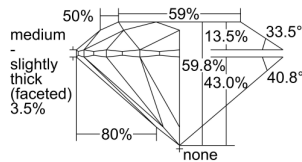

GIA®

FACSIMILE

GIA REPORT

7481688398

Verify this report at GIA.edu

GIA NATURAL DIAMOND DOSSIER®

February 28, 2024

GIA Report Number **7481688398**

Shape and Cutting Style ..... **Round Brilliant**

Measurements ..... **4.78 - 4.81 x 2.87 mm**

GRADING RESULTS

Carat Weight ..... **0.40 carat**

Color Grade ..... **F**

Clarity Grade **VVS1**

Cut Grade ..... **Excellent**

ADDITIONAL GRADING INFORMATION

Polish ..... **Excellent**

Symmetry ..... **Excellent**

Fluorescence ..... **None**

Clarity Characteristics..... **Cloud, Pinpoint**

Inscription(s): **GIA 7481688398**

PROPORTIONS

Profile to actual proportions

GRADING SCALES

GIA
COLOR
SCALE

COLORLESS	D
	E
	F
	G
	H
	I
	J
NEAR COLORLESS	K
	L
	M
	N
	O
	P
	R
	S
	T
	U
	V
	W
	X
	Y
LIGHT	Z

GIA
CLARITY
SCALE

	FLAWLESS
	INTERNALLY FLAWLESS
VERY VERY SLIGHTLY INCLUDED	VVS₁
	VVS₂
VERY SLIGHTLY INCLUDED	VS₁
	VS₂
SLIGHTLY INCLUDED	SI₁
	SI₂
INCLUDED	I₁
	I₂
	I₃

GIA
CUT
SCALE

	EXCELLENT
	VERY GOOD
	GOOD
	FAIR
	POOR