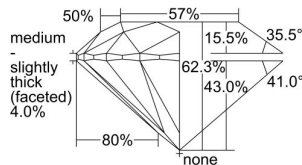

GIA®

FACSIMILE

GIA REPORT 7481782932

Verify this report at GIA.edu

GIA NATURAL DIAMOND DOSSIER®

March 11, 2024
GIA Report Number **7481782932**
Shape and Cutting Style ..... **Round Brilliant**
Measurements ..... **4.57 - 4.59 x 2.86 mm**

GRADING RESULTS

Carat Weight ..... **0.37 carat**
Color Grade ..... **G**
Clarity Grade **VVS2**
Cut Grade ..... **Excellent**

ADDITIONAL GRADING INFORMATION

Polish ..... **Excellent**
Symmetry ..... **Excellent**
Fluorescence ..... **None**
Clarity Characteristics..... **Cloud**
Inscription(s): **GIA 7481782932**

PROPORTIONS

Profile to actual proportions

GRADING SCALES

GIA COLOR SCALE	GIA CLARITY SCALE	GIA CUT SCALE	
D	FLAWLESS	EXCELLENT	
E	INTERNALLY FLAWLESS		
F		VVS₁	VERY GOOD
G	VVS₂		
H	VS₁	GOOD	
I	VS₂		
J	SI₁	FAIR	
K	SI₂		
L	I₁	POOR	
M	I₂		
N	I₃		
O			
P			
Q			
R			
S			
T			
U			
V			
W			
X			
Y			
Z