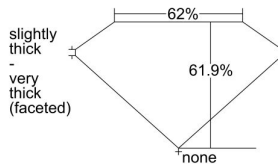

GIA®

FACSIMILE

GIA REPORT 7481786281

Verify this report at GIA.edu

GIA NATURAL DIAMOND DOSSIER®

March 11, 2024
GIA Report Number **7481786281**
Shape and Cutting Style ..... **Pear Brilliant**
Measurements ..... **6.33 x 4.15 x 2.57 mm**

GRADING RESULTS

Carat Weight ..... **0.41 carat**
Color Grade ..... **D**
Clarity Grade **VS1**

ADDITIONAL GRADING INFORMATION

Polish ..... **Excellent**
Symmetry ..... **Very Good**
Fluorescence ..... **Faint**
Clarity Characteristics..... **Twinning Wisp**
Inscription(s): **GIA 7481786281**

PROPORTIONS

Profile not to actual proportions

GRADING SCALES

GIA COLOR SCALE		GIA CLARITY SCALE	
COLORLESS	D	VERY VERY SLIGHTLY INCLUDED	FLAWLESS
	E		INTERNALLY FLAWLESS
	F		VS₁
	G		VS₂
	H		VS₁
	I		VS₂
	J		SI₁
	K		SI₂
	L		I₁
	M		I₂
NEAR COLORLESS	N	SLIGHTLY INCLUDED	I₃
	O		
	P		
	Q		
FAINT	R	INCLUDED	
	S		
	T		
	U		
VERY LIGHT	V		
	W		
	X		
	Y		
LIGHT	Z