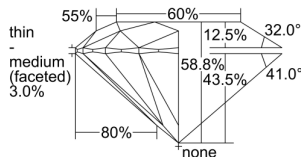

GIA®

FACSIMILE

GIA NATURAL DIAMOND DOSSIER®

March 15, 2024
GIA Report Number **7481834734**
Shape and Cutting Style ..... **Round Brilliant**
Measurements ..... **5.65 - 5.69 x 3.33 mm**

GRADING RESULTS

Carat Weight ..... **0.64 carat**
Color Grade ..... **E**
Clarity Grade **VS2**
Cut Grade ..... **Excellent**

ADDITIONAL GRADING INFORMATION

Polish ..... **Excellent**
Symmetry ..... **Excellent**
Fluorescence ..... **None**
Clarity Characteristics..... **Cloud, Crystal**
Inscription(s): **GIA 7481834734**

GIA REPORT 7481834734

Verify this report at GIA.edu

PROPORTIONS

Profile to actual proportions