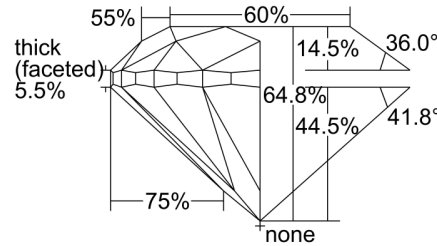

GIA NATURAL DIAMOND GRADING REPORT

March 21, 2024
 GIA Report Number 7481850508
 Shape and Cutting Style Round Brilliant
 Measurements 6.17 - 6.24 x 4.02 mm

GRADING RESULTS

Carat Weight 1.00 carat
 Color Grade I
 Clarity Grade VVS1
 Cut Grade Very Good

ADDITIONAL GRADING INFORMATION

Polish Excellent
 Symmetry Very Good
 Fluorescence None
 Inscription(s): GIA 7481850508

PROPORTIONS

Profile to actual proportions

CLARITY CHARACTERISTICS

KEY TO SYMBOLS*

- Cloud
- Pinpoint
- Feather

* Red symbols denote internal characteristics (inclusions). Green or black symbols denote external characteristics (blemishes). Diagram is an approximate representation of the diamond, and symbols shown indicate type, position, and approximate size of clarity characteristics. All clarity characteristics may not be shown. Details of finish are not shown.