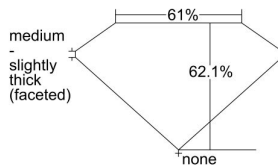

GIA®

FACSIMILE

GIA REPORT 7481856336

Verify this report at GIA.edu

GIA NATURAL DIAMOND DOSSIER®

March 19, 2024
GIA Report Number **7481856336**
Shape and Cutting Style ..... **Pear Brilliant**
Measurements ..... **6.10 x 3.76 x 2.33 mm**

GRADING RESULTS

Carat Weight ..... **0.30 carat**
Color Grade ..... **G**
Clarity Grade **VS2**

ADDITIONAL GRADING INFORMATION

Polish ..... **Very Good**
Symmetry ..... **Very Good**
Fluorescence ..... **None**
Clarity Characteristics ..... **Cloud, Crystal**
Inscription(s): **GIA 7481856336**

PROPORTIONS

Profile not to actual proportions

GRADING SCALES

GIA COLOR SCALE		GIA CLARITY SCALE			
COLORLESS	D	VERY VERY SLIGHTLY INCLUDED	FLAWLESS		
	E		INTERNALLY FLAWLESS		
	F		VVS₁		
	NEAR COLORLESS	G	VERY SLIGHTLY INCLUDED	VVS₂	
		H		VS₁	
		FANT	I	SLIGHTLY INCLUDED	VS₂
			J		SI₁
	LIGHT	K	INCLUDED	SI₂	
		L		I₁	
		M		I₂	
N		NOT GRADED	I₃		
O					
P					
Q					
R					
S					
T					
U					
V					
W					
X					
Y					
Z