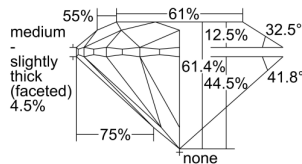

GIA®

FACSIMILE

GIA REPORT

7481860670

Verify this report at GIA.edu

GIA NATURAL DIAMOND DOSSIER®

March 20, 2024
GIA Report Number **7481860670**
Shape and Cutting Style ..... **Round Brilliant**
Measurements ..... **4.72 - 4.74 x 2.90 mm**

GRADING RESULTS

Carat Weight ..... **0.40 carat**
Color Grade ..... **I**
Clarity Grade **VS1**
Cut Grade ..... **Excellent**

ADDITIONAL GRADING INFORMATION

Polish ..... **Excellent**
Symmetry ..... **Excellent**
Fluorescence ..... **None**
Clarity Characteristics: **Crystal, Cloud, Pinpoint, Indented Natural**
Inscription(s): **GIA 7481860670**

PROPORTIONS

Profile to actual proportions

GRADING SCALES

GIA COLOR SCALE	GIA CLARITY SCALE	GIA CUT SCALE
D	FLAWLESS	EXCELLENT
E	FLAWLESS	
F	INTERNALLY FLAWLESS	VERY GOOD
G	FLAWLESS	
H	VVS₁	GOOD
I	VVS₂	
J	VS₁	FAIR
K	VS₂	
L	SI₁	POOR
M	SI₂	
N	I₁	
O	I₂	
P	I₃	
Q		
R		
S		
T		
U		
V		
W		
X		
Y		
Z