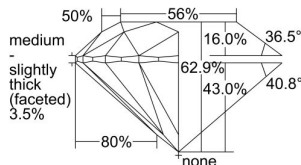

GIA®

FACSIMILE

GIA REPORT

7481869298

Verify this report at GIA.edu

GIA NATURAL DIAMOND DOSSIER®

March 20, 2024

GIA Report Number **7481869298**

Shape and Cutting Style ..... **Round Brilliant**

Measurements ..... **5.32 - 5.34 x 3.35 mm**

GRADING RESULTS

Carat Weight ..... **0.59 carat**

Color Grade ..... **H**

Clarity Grade **S11**

Cut Grade ..... **Excellent**

ADDITIONAL GRADING INFORMATION

Polish ..... **Excellent**

Symmetry ..... **Excellent**

Fluorescence ..... **None**

Clarity Characteristics ..... **Crystal, Cloud**

Inscription(s): **GIA 7481869298**

PROPORTIONS

Profile to actual proportions

GRADING SCALES

GIA COLOR SCALE

COLORESS	D
	E
	F
	G
	H
	I
	J
NEAR COLORESS	K
	L
Faint	M
	N
	O
	P
	Q
Very Light	R
	S
	T
	U
	V
	W
	X
	Y
Light	Z

GIA CLARITY SCALE

FLAWLESS	VERY VERY SLIGHTLY INCLUDED	VVS₁	VVS₂	VS₁	VS₂	S1₁	S1₂	I₁	I₂	I₃	
											INTERNAL FLAWLESS

GIA CUT SCALE

EXCELLENT
VERY GOOD
GOOD
FAIR
POOR