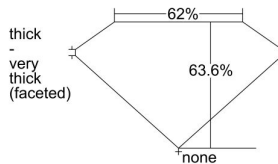

GIA®

FACSIMILE

GIA REPORT

7481880286

Verify this report at GIA.edu

GIA NATURAL DIAMOND DOSSIER®

April 02, 2024
GIA Report Number **7481880286**
Shape and Cutting Style ..... **Oval Brilliant**
Measurements ..... **6.49 x 4.65 x 2.96 mm**

GRADING RESULTS

Carat Weight ..... **0.59 carat**
Color Grade ..... **D**
Clarity Grade **S12**

ADDITIONAL GRADING INFORMATION

Polish ..... **Very Good**
Symmetry ..... **Good**
Fluorescence ..... **Medium Blue**
Clarity Characteristics ..... **Crystal, Cloud**
Inscription(s): **GIA 7481880286**

PROPORTIONS

Profile not to actual proportions

GRADING SCALES

GIA COLOR SCALE		GIA CLARITY SCALE			
COLORLESS	D	VERY VERY SLIGHTLY INCLUDED	FLAWLESS		
	E		INTERNALLY FLAWLESS		
	F	VERY SLIGHTLY INCLUDED	VVS₁		
	G		VVS₂		
	H		VS₁		
	NEAR COLORLESS	I	SLIGHTLY INCLUDED	VS₂	
		J		S1₁	
		FAINT	K	INCLUDED	S1₂
			L		I₁
			M		I₂
VERT LIGHT	N	LIGHT	I₃		
	O				
	P				
	Q				
	R