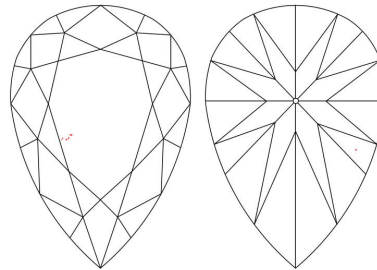

GIA NATURAL DIAMOND GRADING REPORT

April 01, 2024  
 GIA Report Number ..... 7481935581  
 Shape and Cutting Style ..... Pear Brilliant  
 Measurements ..... 8.65 x 5.68 x 3.55 mm

GRADING RESULTS

Carat Weight ..... 1.01 carat  
 Color Grade ..... F  
 Clarity Grade ..... VS1

ADDITIONAL GRADING INFORMATION

Polish ..... Excellent  
 Symmetry ..... Excellent  
 Fluorescence ..... None  
 Inscription(s): GIA 7481935581  
**Comments:** Additional pinpoints are not shown.

PROPORTIONS

Profile not to actual proportions

CLARITY CHARACTERISTICS

KEY TO SYMBOLS\*

- Crystal
- ∖ Needle
- Pinpoint

\* Red symbols denote internal characteristics (inclusions). Green or black symbols denote external characteristics (blemishes). Diagram is an approximate representation of the diamond, and symbols shown indicate type, position, and approximate size of clarity characteristics. All clarity characteristics may not be shown. Details of finish are not shown.