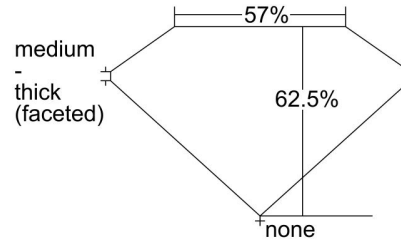

GIA NATURAL DIAMOND GRADING REPORT

April 01, 2024  
 GIA Report Number ..... 7481935581  
 Shape and Cutting Style ..... Pear Brilliant  
 Measurements ..... 8.65 x 5.68 x 3.55 mm

GRADING RESULTS

Carat Weight ..... 1.01 carat  
 Color Grade ..... F  
 Clarity Grade ..... VS1

Profile not to actual proportions

CLARITY CHARACTERISTICS

KEY TO SYMBOLS\*

- Crystal
- ∖ Needle
- Pinpoint

\* Red symbols denote internal characteristics (inclusions). Green or black symbols denote external characteristics (blemishes). Diagram is an approximate representation of the diamond, and symbols shown indicate type, position, and approximate size of clarity characteristics. All clarity characteristics may not be shown. Details of finish are not shown.