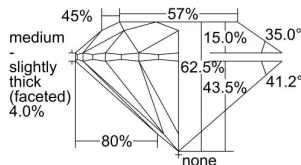

GIA®

FACSIMILE

GIA REPORT 7481977628

Verify this report at GIA.edu

GIA NATURAL DIAMOND DOSSIER®

April 04, 2024
GIA Report Number 7481977628
Shape and Cutting Style ..... Round Brilliant
Measurements ..... 4.41 - 4.44 x 2.76 mm

GRADING RESULTS

Carat Weight ..... 0.33 carat
Color Grade I
Clarity Grade VS2
Cut Grade ..... Excellent

ADDITIONAL GRADING INFORMATION

Polish ..... Excellent
Symmetry ..... Excellent
Fluorescence ..... Faint
Clarity Characteristics ..... Cloud, Crystal
Inscription(s): GIA 7481977628

PROPORTIONS

Profile to actual proportions

GRADING SCALES

GIA COLOR SCALE

COLOREDNESS	D
	E
	F
	G
	H
	I
	J
NEAR COLORLESS	K
	L
	M
Faint	N
	O
	P
	R
	S
	T
	U
	V
	W
	X
	Y
Light	Z

GIA CLARITY SCALE

FLAWLESS	INTERNAL FLAWLESS	
		FLAWLESS
VERY VERY SLIGHTLY INCLUDED	VVS₁	
	VVS₂	
VERY SLIGHTLY INCLUDED	VS₁	
	VS₂	
SLIGHTLY INCLUDED	SI₁	
	SI₂	
INCLUDED	I₁	
	I₂	
	I₃	

GIA CUT SCALE

EXCELLENT
VERY GOOD
GOOD
FAIR
POOR