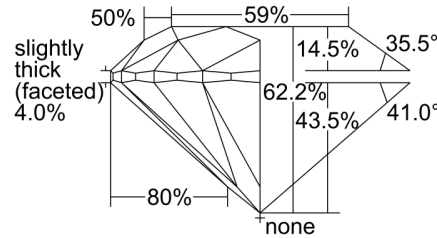

Verify this report at GIA.edu

This is a digital representation of the original GIA Report. This representation might not be accepted in lieu of the original GIA Report in certain circumstances. The original GIA Report includes certain security features which are not reproducible on this facsimile.

GIA NATURAL DIAMOND GRADING REPORT

January 09, 2024
GIA Report Number 7482212647
Shape and Cutting Style ..... Round Brilliant
Measurements ..... 9.16 - 9.23 x 5.72 mm

GRADING RESULTS

Carat Weight ..... 3.02 carat
Color Grade ..... E
Clarity Grade VS2
Cut Grade ..... Excellent

ADDITIONAL GRADING INFORMATION

Polish ..... Excellent
Symmetry ..... Excellent
Fluorescence ..... Faint
Inscription(s): GIA 7482212647

Comments: Additional clouds are not shown. Pinpoints are not shown.

PROPORTIONS

Profile to actual proportions