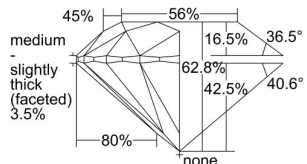

GIA®

FACSIMILE

GIA REPORT

7482285142

Verify this report at GIA.edu

GIA NATURAL DIAMOND DOSSIER®

January 04, 2024
GIA Report Number **7482285142**
Shape and Cutting Style ..... **Round Brilliant**
Measurements ..... **4.87 - 4.89 x 3.06 mm**

GRADING RESULTS

Carat Weight ..... **0.45 carat**
Color Grade ..... **K**
Clarity Grade **VS1**
Cut Grade ..... **Excellent**

ADDITIONAL GRADING INFORMATION

Polish ..... **Excellent**
Symmetry ..... **Excellent**
Fluorescence ..... **None**
Clarity Characteristics..... **Feather, Pinpoint**
Inscription(s): **GIA 7482285142**

PROPORTIONS

Profile to actual proportions

GRADING SCALES

GIA COLOR SCALE	GIA CLARITY SCALE	GIA CUT SCALE
D	FLAWLESS	EXCELLENT
E	INTERNALLY FLAWLESS	
F	VVS₁	VERY GOOD
G		
H	VS₁	GOOD
I		
J	VS₂	FAIR
K		
L	SI₁	POOR
M		
N	I₁	
O	I₂	
P	I₃	
Q		
R		
S		
T		
U		
V		
W		
X		
Y		
Z