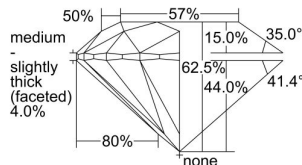

GIA®

FACSIMILE

GIA REPORT

7482358169

Verify this report at GIA.edu

GIA NATURAL DIAMOND DOSSIER®

January 15, 2024
GIA Report Number **7482358169**
Shape and Cutting Style ..... **Round Brilliant**
Measurements ..... **4.28 - 4.30 x 2.68 mm**

GRADING RESULTS

Carat Weight ..... **0.30 carat**
Color Grade ..... **I**
Clarity Grade **VVS1**
Cut Grade ..... **Excellent**

ADDITIONAL GRADING INFORMATION

Polish ..... **Excellent**
Symmetry ..... **Excellent**
Fluorescence ..... **Faint**
Clarity Characteristics..... **Pinpoint, Cloud, Cavity**
Inscription(s): **GIA 7482358169**

PROPORTIONS

Profile to actual proportions

GRADING SCALES

GIA COLOR SCALE

COLORESS	D
	E
	F
	G
	H
	I
	J
NEAR COLORESS	K
	L
FAIN	M
	N
	O
	P
VERY LIGHT	R
	S
	T
	U
	V
	W
	X
	Y
LIGHT	Z

GIA CLARITY SCALE

FLAWLESS	INTERNAL FLAWLESS	
		FLAWLESS
VERY VERY SLIGHTLY INCLUDED	VVS₁	
	VVS₂	
VERY SLIGHTLY INCLUDED	VS₁	
	VS₂	
SLIGHTLY INCLUDED	SI₁	
	SI₂	
INCLUDED	I₁	
	I₂	
	I₃	

GIA CUT SCALE

EXCELLENT	
	VERY GOOD
GOOD	
FAIR	
POOR