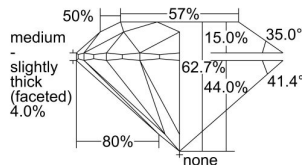

GIA®

FACSIMILE

GIA REPORT

7482359176

Verify this report at GIA.edu

GIA NATURAL DIAMOND DOSSIER®

January 16, 2024
GIA Report Number **7482359176**
Shape and Cutting Style ..... **Round Brilliant**
Measurements ..... **4.28 - 4.31 x 2.70 mm**

GRADING RESULTS

Carat Weight ..... **0.30 carat**
Color Grade ..... **E**
Clarity Grade **VVS2**
Cut Grade ..... **Excellent**

ADDITIONAL GRADING INFORMATION

Polish ..... **Excellent**
Symmetry ..... **Excellent**
Fluorescence ..... **None**
Clarity Characteristics ..... **Cloud, Pinpoint**
Inscription(s): **GIA 7482359176**

PROPORTIONS

Profile to actual proportions

GRADING SCALES

GIA COLOR SCALE

COLORLESS	D
	E
	F
	G
	H
	I
	J
NEAR COLORLESS	K
	L
Faint	M
	N
	O
	P
Very Light	R
	S
	T
	U
	V
	W
	X
	Y
Light	Z

GIA CLARITY SCALE

FLAWLESS	VERY VERY SLIGHTLY INCLUDED	VVS₁	VVS₂	VS₁	VS₂	SI₁	SI₂	I₁	I₂	I₃	
											FLAWLESS
INTERNALLY FLAWLESS	VERY SLIGHTLY INCLUDED										

GIA CUT SCALE

EXCELLENT
VERY GOOD
GOOD
FAIR
POOR