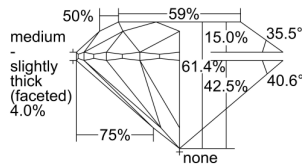

GIA®

FACSIMILE

GIA REPORT

7482393426

Verify this report at GIA.edu

GIA NATURAL DIAMOND DOSSIER®

January 22, 2024
GIA Report Number **7482393426**
Shape and Cutting Style ..... **Round Brilliant**
Measurements ..... **5.23 - 5.26 x 3.22 mm**

GRADING RESULTS

Carat Weight ..... **0.55 carat**
Color Grade ..... **H**
Clarity Grade **VS1**
Cut Grade ..... **Excellent**

ADDITIONAL GRADING INFORMATION

Polish ..... **Excellent**
Symmetry ..... **Excellent**
Fluorescence ..... **None**
Clarity Characteristics..... **Crystal, Cloud, Pinpoint**
Inscription(s): **GIA 7482393426**

PROPORTIONS

Profile to actual proportions

GRADING SCALES

GIA COLOR SCALE

COLORLESS	D
	E
	F
	G
	H
	I
	J
NEAR COLORLESS	K
	L
	M
	N
	O
	P
	Q
	R
	S
	T
	U
	V
	W
	X
	Y
LIGHT	Z

GIA CLARITY SCALE

FLAWLESS	VERY VERY SLIGHTLY INCLUDED	VVS₁	
			VVS₂
INTERNALLY FLAWLESS	VERY SLIGHTLY INCLUDED	VS₁	
		VS₂	
SLIGHTLY INCLUDED	INCLUDED	I₁	
		I₂	
		I₃	

GIA CUT SCALE

EXCELLENT
VERY GOOD
GOOD
FAIR
POOR