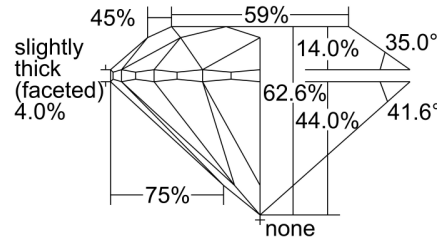

GIA NATURAL DIAMOND GRADING REPORT

January 30, 2024  
 GIA Report Number ..... 7482396551  
 Shape and Cutting Style ..... Round Brilliant  
 Measurements ..... 10.09 - 10.12 x 6.32 mm

GRADING RESULTS

Carat Weight ..... 4.01 carat  
 Color Grade ..... E  
 Clarity Grade ..... VS2  
 Cut Grade ..... Excellent

PROPORTIONS

Profile to actual proportions

CLARITY CHARACTERISTICS

KEY TO SYMBOLS\*

- Crystal
- ⊗ Cloud
- ~ Feather
- \\ Needle

\* Red symbols denote internal characteristics (inclusions). Green or black symbols denote external characteristics (blemishes). Diagram is an approximate representation of the diamond, and symbols shown indicate type, position, and approximate size of clarity characteristics. All clarity characteristics may not be shown. Details of finish are not shown.