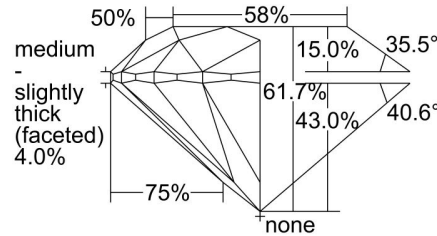

GIA NATURAL DIAMOND GRADING REPORT

March 11, 2024  
 GIA Report Number ..... 7482456399  
 Shape and Cutting Style ..... Round Brilliant  
 Measurements ..... 7.48 - 7.53 x 4.64 mm

GRADING RESULTS

Carat Weight ..... 1.62 carat  
 Color Grade ..... D  
 Clarity Grade ..... VVS1  
 Cut Grade ..... Excellent

PROPORTIONS

Profile to actual proportions

CLARITY CHARACTERISTICS

KEY TO SYMBOLS\*

-  Needle
-  Pinpoint
-  Feather

\* Red symbols denote internal characteristics (inclusions). Green or black symbols denote external characteristics (blemishes). Diagram is an approximate representation of the diamond, and symbols shown indicate type, position, and approximate size of clarity characteristics. All clarity characteristics may not be shown. Details of finish are not shown.