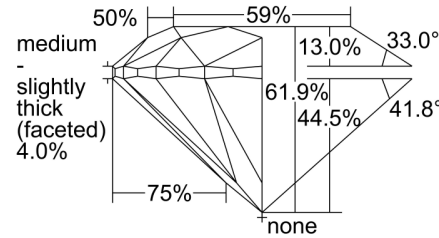

GIA NATURAL DIAMOND GRADING REPORT

 February 02, 2024
 GIA Report Number **7482479545**
 Shape and Cutting Style **Round Brilliant**
 Measurements **6.41 - 6.45 x 3.98 mm**
GRADING RESULTS

 Carat Weight **1.01 carat**
 Color Grade **G**
 Clarity Grade **VVS2**
 Cut Grade **Excellent**
ADDITIONAL GRADING INFORMATION

 Polish **Excellent**
 Symmetry **Excellent**
 Fluorescence **Faint**
 Inscription(s): **GIA 7482479545**
Comments: Additional pinpoints are not shown. Clouds are not shown.

PROPORTIONS

Profile to actual proportions

CLARITY CHARACTERISTICS

KEY TO SYMBOLS*

-  Needle
-  Pinpoint

* Red symbols denote internal characteristics (inclusions). Green or black symbols denote external characteristics (blemishes). Diagram is an approximate representation of the diamond, and symbols shown indicate type, position, and approximate size of clarity characteristics. All clarity characteristics may not be shown. Details of finish are not shown.