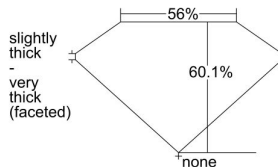

GIA®

FACSIMILE

GIA REPORT

7482645752

Verify this report at GIA.edu

GIA NATURAL DIAMOND DOSSIER®

February 23, 2024

GIA Report Number **7482645752**

Shape and Cutting Style ..... **Heart Brilliant**

Measurements ..... **5.24 x 6.15 x 3.70 mm**

GRADING RESULTS

Carat Weight ..... **0.70 carat**

Color Grade ..... **J**

Clarity Grade ..... **Internally Flawless**

ADDITIONAL GRADING INFORMATION

Polish ..... **Excellent**

Symmetry ..... **Very Good**

Fluorescence ..... **None**

Clarity Characteristics.....**Natural, Minor Details of Polish**

Inscription(s): **GIA 7482645752**

PROPORTIONS

Profile not to actual proportions

GRADING SCALES

GIA COLOR SCALE		GIA CLARITY SCALE		
NEAR COLORLESS	D	VERY VERY SLIGHTLY INCLUDED	FLAWLESS	
	E		INTERNALLY FLAWLESS	
	F		VVS₁	
	G		VVS₂	
	FAINT	H	VERY SLIGHTLY INCLUDED	VS₁
		I		VS₂
		J	SLIGHTLY INCLUDED	SI₁
		K		SI₂
	L	I₁		
	VERT LIGHT	M	INCLUDED	I₂
N		I₃		
O				
P				
Q				
R				
LIGHT	S			
	T			
	U			
	V			
	W			
	X			
Y				
Z