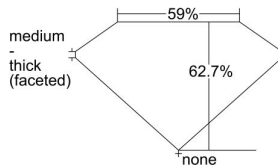

GIA®

FACSIMILE

GIA REPORT

7482722356

Verify this report at GIA.edu

GIA NATURAL DIAMOND DOSSIER®

March 04, 2024
GIA Report Number **7482722356**
Shape and Cutting Style ..... **Oval Brilliant**
Measurements ..... **5.64 x 4.11 x 2.58 mm**

GRADING RESULTS

Carat Weight ..... **0.38 carat**
Color Grade ..... **E**
Clarity Grade **VS1**

ADDITIONAL GRADING INFORMATION

Polish ..... **Very Good**
Symmetry ..... **Very Good**
Fluorescence ..... **None**
Clarity Characteristics ..... **Cloud, Needle**
Inscription(s): **GIA 7482722356**

PROPORTIONS

Profile not to actual proportions

GRADING SCALES

GIA COLOR SCALE		GIA CLARITY SCALE			
COLORLESS	D	VERY VERY SLIGHTLY INCLUDED	FLAWLESS		
	E		INTERNALLY FLAWLESS		
	F	VERY SLIGHTLY INCLUDED	VVS₁		
	G		VVS₂		
	H		VS₁		
	NEAR COLORLESS	I	SLIGHTLY INCLUDED	VS₂	
		J		SI₁	
		FAINT	K	INCLUDED	SI₂
			L		I₁
			M		I₂
VERT LIGHT	N	LIGHT	I₃		
	O				
	P				
	Q				
	R