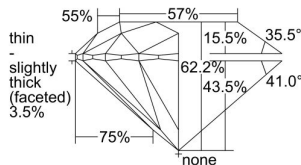

GIA®

FACSIMILE

GIA REPORT 7482724232

Verify this report at gia.edu

GIA NATURAL DIAMOND DOSSIER®

March 01, 2024
GIA Report Number **7482724232**
Shape and Cutting Style ..... **Round Brilliant**
Measurements ..... **5.06 - 5.09 x 3.16 mm**

GRADING RESULTS

Carat Weight ..... **0.50 carat**
Color Grade ..... **G**
Clarity Grade **VS1**
Cut Grade ..... **Excellent**

ADDITIONAL GRADING INFORMATION

Polish ..... **Excellent**
Symmetry ..... **Excellent**
Fluorescence ..... **None**
Clarity Characteristics..... **Cloud, Pinpoint**
Inscription(s): **GIA 7482724232**

PROPORTIONS

GRADING SCALES

GIA COLOR SCALE		GIA CLARITY SCALE		GIA CUT SCALE		
COLORLESS	D	VERY VERY SLIGHTLY INCLUDED	FLAWLESS	EXCELLENT		
	E		INTERNALLY FLAWLESS			
	F		VVS₁			
	G		VVS₂			
	NEAR COLORLESS	H	VERY SLIGHTLY INCLUDED	VS₁	VERY GOOD	
		I		VS₂		
		FAINT	J	SLIGHTLY INCLUDED	SI₁	FAIR
			K		SI₂	
	L		I₁			
	VERY LIGHT		M	INCLUDED	I₂	POOR
N			I₃			
O						
P						
LIGHT	Q					
	R					
	S					
	T					
	U					
	V					
	W					
	X					
	Y					
	Z