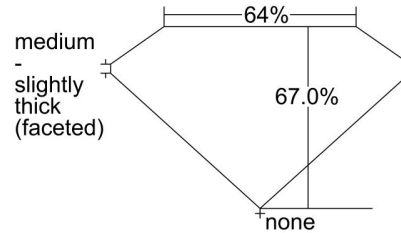

GIA NATURAL DIAMOND GRADING REPORT

March 11, 2024
 GIA Report Number 7482743994
 Shape and Cutting Style Cushion Modified Brilliant
 Measurements 7.64 x 6.28 x 4.20 mm

GRADING RESULTS

Carat Weight 1.50 carat
 Color Grade D
 Clarity Grade VS1

ADDITIONAL GRADING INFORMATION

Polish Excellent
 Symmetry Excellent
 Fluorescence None
 Inscription(s): GIA 7482743994
Comments: Additional pinpoints are not shown.

PROPORTIONS

Profile not to actual proportions

CLARITY CHARACTERISTICS

KEY TO SYMBOLS*

- Cloud
- Feather
- Pinpoint

* Red symbols denote internal characteristics (inclusions). Green or black symbols denote external characteristics (blemishes). Diagram is an approximate representation of the diamond, and symbols shown indicate type, position, and approximate size of clarity characteristics. All clarity characteristics may not be shown. Details of finish are not shown.