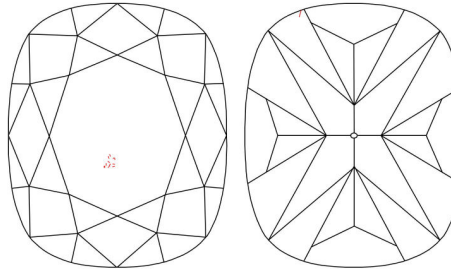

GIA NATURAL DIAMOND GRADING REPORT

March 11, 2024
 GIA Report Number 7482743994
 Shape and Cutting Style Cushion Modified Brilliant
 Measurements 7.64 x 6.28 x 4.20 mm

GRADING RESULTS

Carat Weight 1.50 carat
 Color Grade D
 Clarity Grade VS1

ADDITIONAL GRADING INFORMATION

Polish Excellent
 Symmetry Excellent
 Fluorescence None
 Inscription(s): GIA 7482743994
Comments: Additional pinpoints are not shown.

PROPORTIONS

Profile not to actual proportions

CLARITY CHARACTERISTICS

KEY TO SYMBOLS*

- Cloud
- Feather
- Pinpoint

* Red symbols denote internal characteristics (inclusions). Green or black symbols denote external characteristics (blemishes). Diagram is an approximate representation of the diamond, and symbols shown indicate type, position, and approximate size of clarity characteristics. All clarity characteristics may not be shown. Details of finish are not shown.