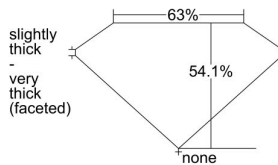

GIA®

FACSIMILE

GIA REPORT 7482769655

Verify this report at GIA.edu

GIA NATURAL DIAMOND DOSSIER®

March 08, 2024
GIA Report Number **7482769655**
Shape and Cutting Style ..... **Heart Brilliant**
Measurements ..... **5.78 x 6.28 x 3.40 mm**

GRADING RESULTS

Carat Weight ..... **0.72 carat**
Color Grade ..... **H**
Clarity Grade **VVS1**

ADDITIONAL GRADING INFORMATION

Polish ..... **Excellent**
Symmetry ..... **Very Good**
Fluorescence ..... **Faint**
Clarity Characteristics ..... **Pinpoint**
Inscription(s): **GIA 7482769655**

PROPORTIONS

Profile not to actual proportions

GRADING SCALES

GIA COLOR SCALE		GIA CLARITY SCALE			
COLORLESS	D	VERY VERY SLIGHTLY INCLUDED	FLAWLESS		
	E		INTERNALLY FLAWLESS		
	F	VERY SLIGHTLY INCLUDED	VVS₁		
	G		VVS₂		
	H		VS₁		
	NEAR COLORLESS	I	SLIGHTLY INCLUDED	VS₂	
		J		SI₁	
		FAINT	K	INCLUDED	SI₂
			L		I₁
			M		I₂
VERT LIGHT	N		INCLUDED	I₃	
	O				
	P				
	Q				
	R				
LIGHT	S				
	T				
	U				
	V				
	W				
	X				
Y					
Z