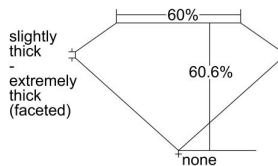

GIA®

FACSIMILE

GIA REPORT 7482790715

Verify this report at GIA.edu

GIA NATURAL DIAMOND DOSSIER®

March 12, 2024
GIA Report Number **7482790715**
Shape and Cutting Style ..... **Heart Brilliant**
Measurements ..... **4.09 x 4.53 x 2.74 mm**

GRADING RESULTS

Carat Weight ..... **0.30 carat**
Color Grade ..... **D**
Clarity Grade **VS2**

ADDITIONAL GRADING INFORMATION

Polish ..... **Good**
Symmetry ..... **Good**
Fluorescence ..... **Medium Blue**
Clarity Characteristics..... **Crystal, Feather**
Inscription(s): **GIA 7482790715**

PROPORTIONS

Profile not to actual proportions

GRADING SCALES

GIA COLOR SCALE		GIA CLARITY SCALE		
NEAR COLORLESS	D	VERY SLIGHTLY INCLUDED	FLAWLESS	
	E		INTERNALLY FLAWLESS	
	F	VERY SLIGHTLY INCLUDED	VS₁	
	G		VS₂	
	H		VS₁	
	FAINT	I	SLIGHTLY INCLUDED	SI₁
		J		SI₂
		K	INCLUDED	I₁
		L		I₂
		M		I₃
N				
LIGHT	O			
	P			
	Q			
	R			
	S			
	T