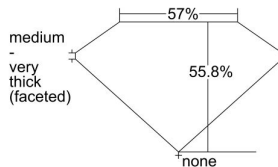

GIA®

FACSIMILE

GIA REPORT

7482790849

Verify this report at GIA.edu

GIA NATURAL DIAMOND DOSSIER®

March 12, 2024
GIA Report Number 7482790849
Shape and Cutting Style ..... Heart Brilliant
Measurements ..... 4.23 x 4.73 x 2.64 mm

GRADING RESULTS

Carat Weight ..... 0.31 carat
Color Grade ..... E
Clarity Grade SI1

ADDITIONAL GRADING INFORMATION

Polish ..... Good
Symmetry ..... Good
Fluorescence ..... None
Clarity Characteristics ..... Crystal
Inscription(s): GIA 7482790849

PROPORTIONS

Profile not to actual proportions

GRADING SCALES

GIA COLOR SCALE		GIA CLARITY SCALE	
NEAR COLORLESS	D	VERY VERY SLIGHTLY INCLUDED	FLAWLESS
	E		INTERNALLY FLAWLESS
	F	VERY SLIGHTLY INCLUDED	VVS₁
	G		VVS₂
	H	SLIGHTLY INCLUDED	VS₁
	I		VS₂
	J	INCLUDED	SI₁
	K		SI₂
	L	LIGHT	I₁
	M		I₂
N	I₃		
O			
P			
Q			
R			
S			
T			
U			
V			
W			
X			
Y			
Z